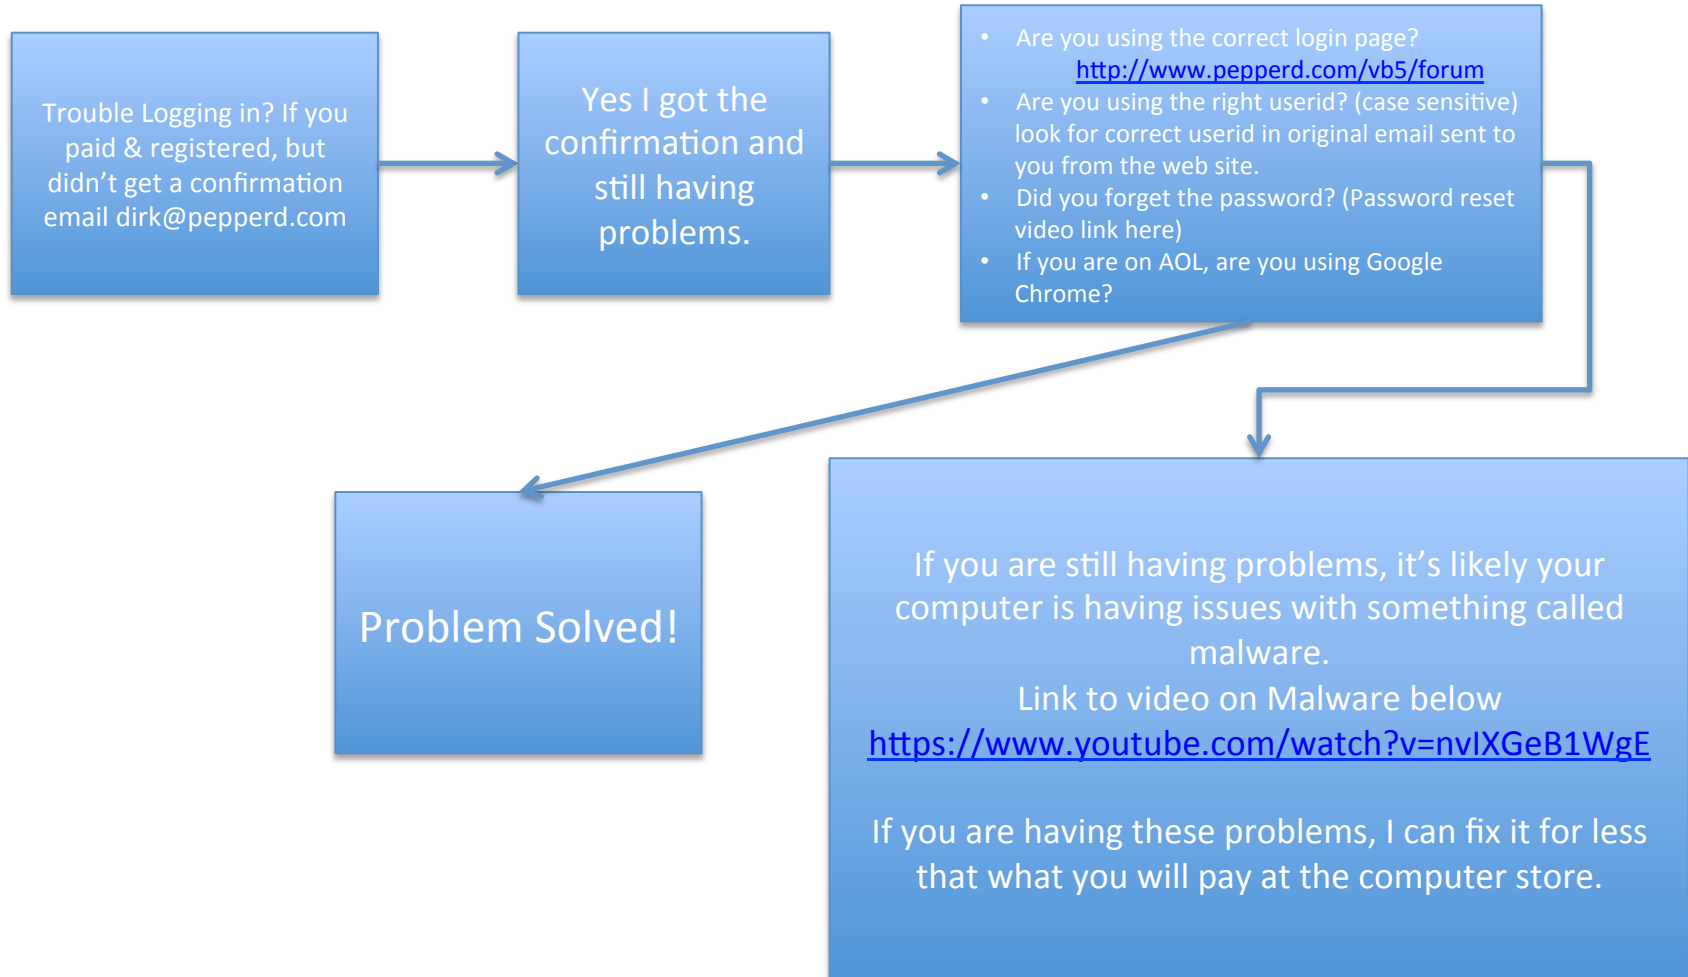

Please follow this flow chart to help narrow down any problems you may be having with the site.

After you are registered, please email dirk@pepperd.com

The bottom line... please follow these steps first,
then contact me if you are still having problems (dirk@pepperd.com)